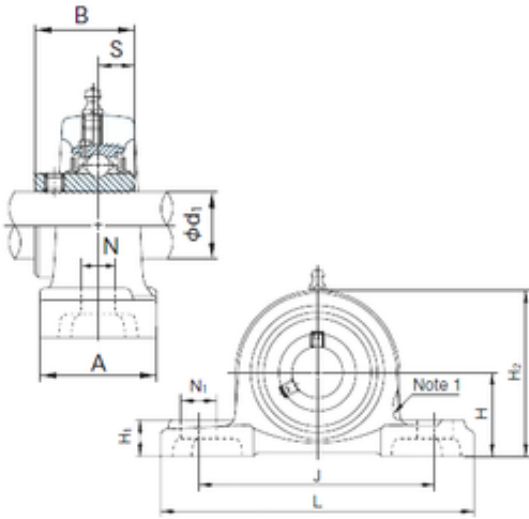

China 6206 Bearing Supplier

UCP315 Bearing 2D drawings and 3D CAD models

SKF NSK NACHI Koyo Pillow Block Bearing UCP315 with SGS

Bearing No. UCP315

Bore Diameter	75 mm
Width	82 mm
d	75 mm
A	100 mm
B	82 mm
H	100 mm
H1	40 mm
H2	197 mm
J	290 mm
L	380 mm
N	27 mm
N1	40 mm
S	32 mm
Bolt (G)	M22